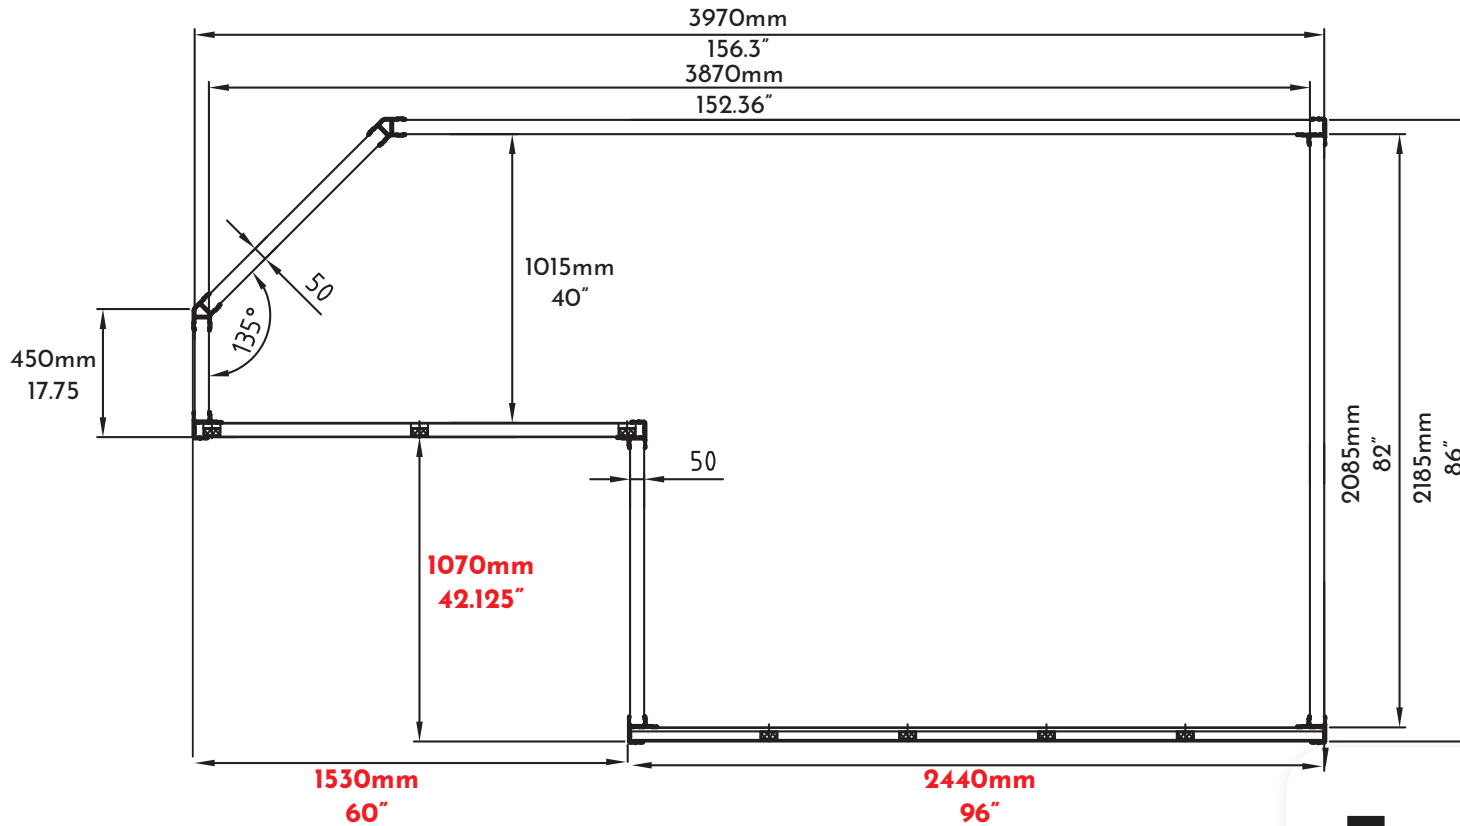

FLATBED CAMPER

The first truly four season capable truck camper.

BOBCCAT 8

SIDE VIEW

Double check these measurements with your truck dimensions

FLATBED CAMPER

The first truly four season capable truck camper.

BOBCAT 8 *REAR WALL VIEW*

**TOTAL
COMPOSITES**

FLATBED CAMPER

The first truly four season capable truck camper.

BOBCCAT 8

ROOF VIEW