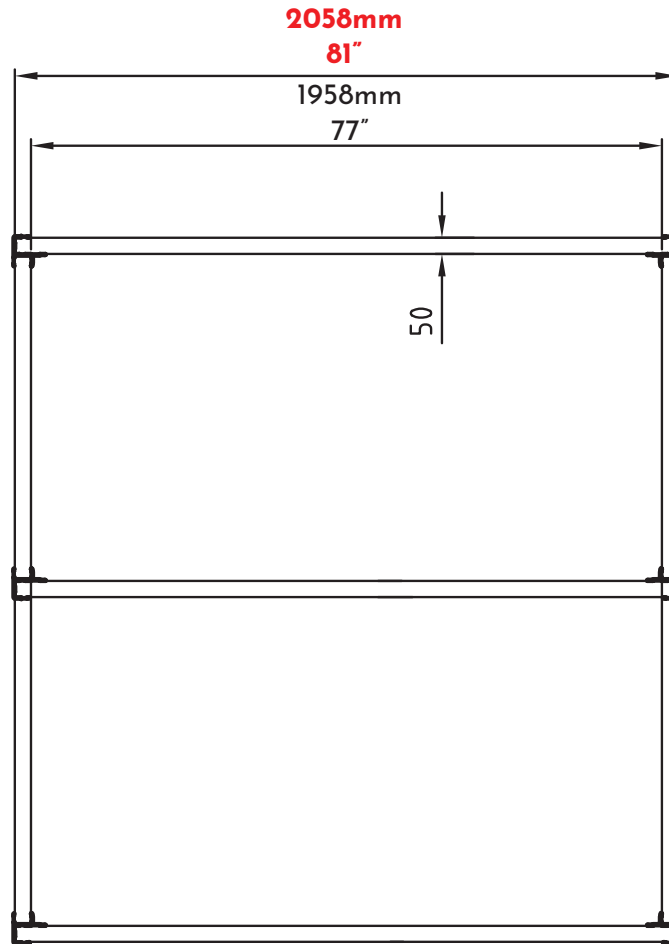

FLATBED CAMPER

The first truly four season capable truck camper.

BOBCCAT 8

SIDE VIEW

Double check these measurements with your truck dimensions

FLATBED CAMPER

The first truly four season capable truck camper.

BOBCAT 8 *REAR WALL VIEW*

**TOTAL
COMPOSITES**

FLATBED CAMPER

The first truly four season capable truck camper.

BOBCCAT 8

ROOF VIEW